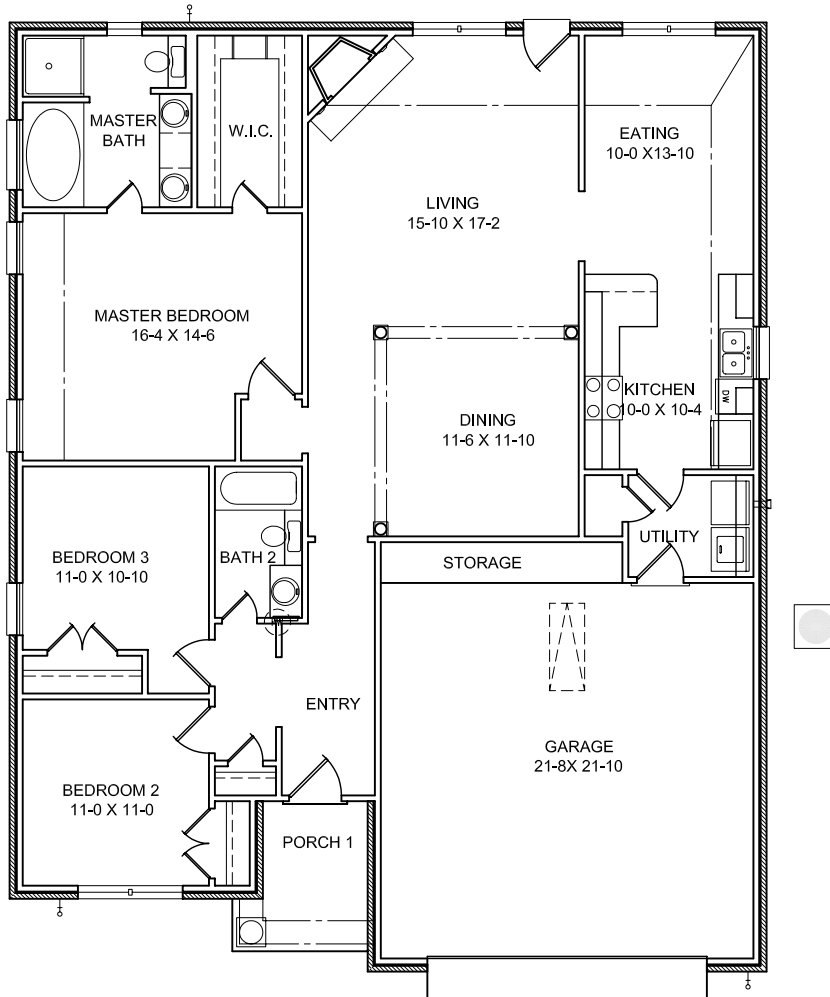

# Lafitte

WIDTH: 43'-4"  
 DEPTH: 54'-4"

LIVING	WITH BRICK
GARAGE AND STORAGE	1705 SQ. FT.
PORCH	531 SQ. FT.
TOTAL UNDER ROOF	52 SQ. FT.
	2288 SQ. FT.