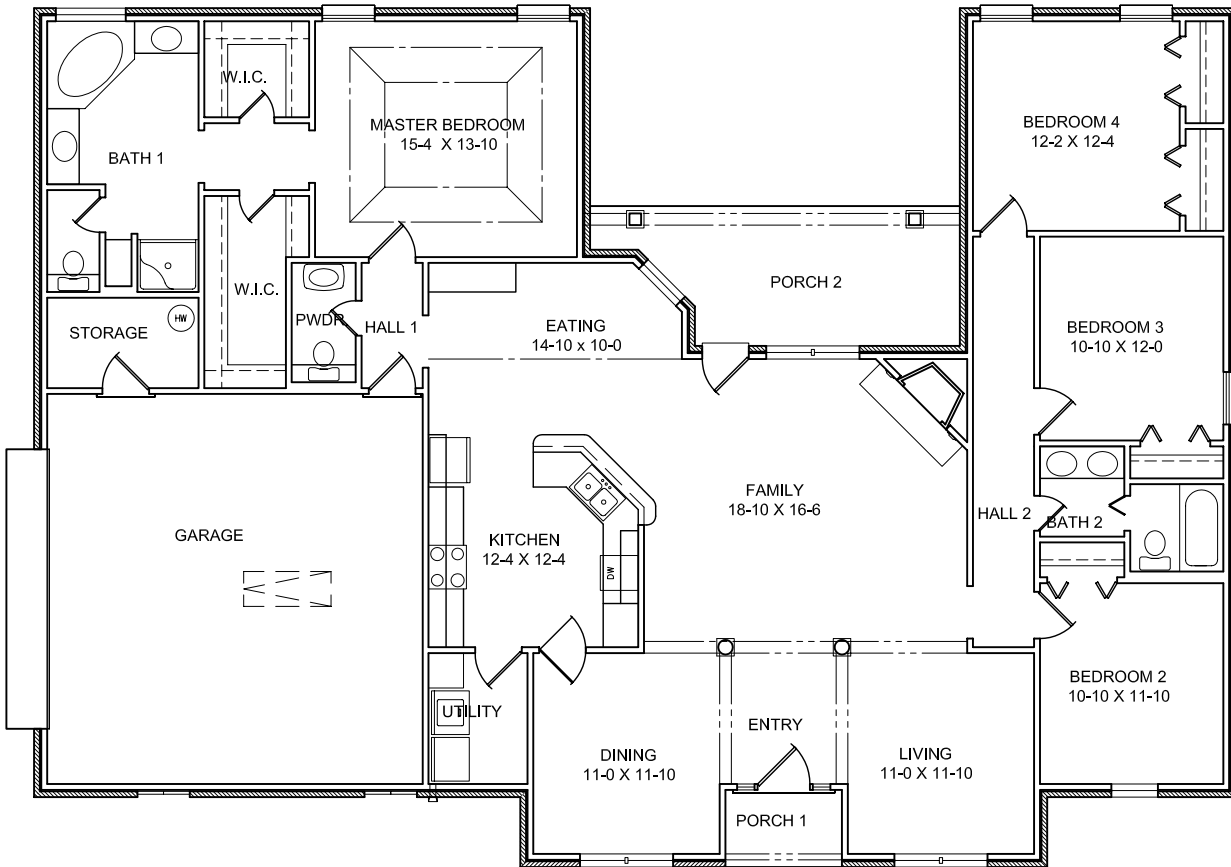

Madison

WIDTH: 68'-10"
DEPTH: 49'-2"

| | |
|------------------|--------------|
| LIVING | 2253 SQ. FT. |
| GARAGE & STORAGE | 565 SQ. FT. |
| PORCH | 171 SQ. FT. |
| TOTAL UNDER ROOF | 2989 SQ. FT. |