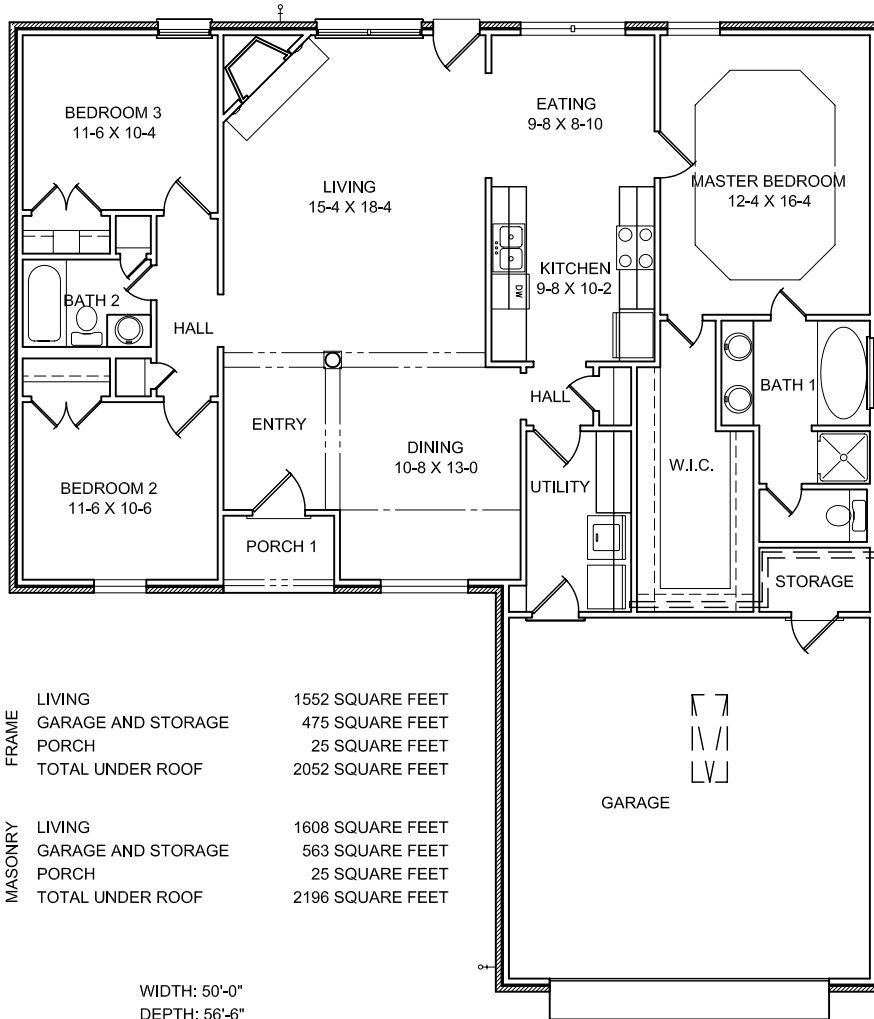

Magnolia

FRAME	LIVING	1552 SQUARE FEET
	GARAGE AND STORAGE	475 SQUARE FEET
	PORCH	25 SQUARE FEET
	TOTAL UNDER ROOF	2052 SQUARE FEET

MASONRY	LIVING	1608 SQUARE FEET
	GARAGE AND STORAGE	563 SQUARE FEET
	PORCH	25 SQUARE FEET
	TOTAL UNDER ROOF	2196 SQUARE FEET

WIDTH: 50'-0"
DEPTH: 56'-6"