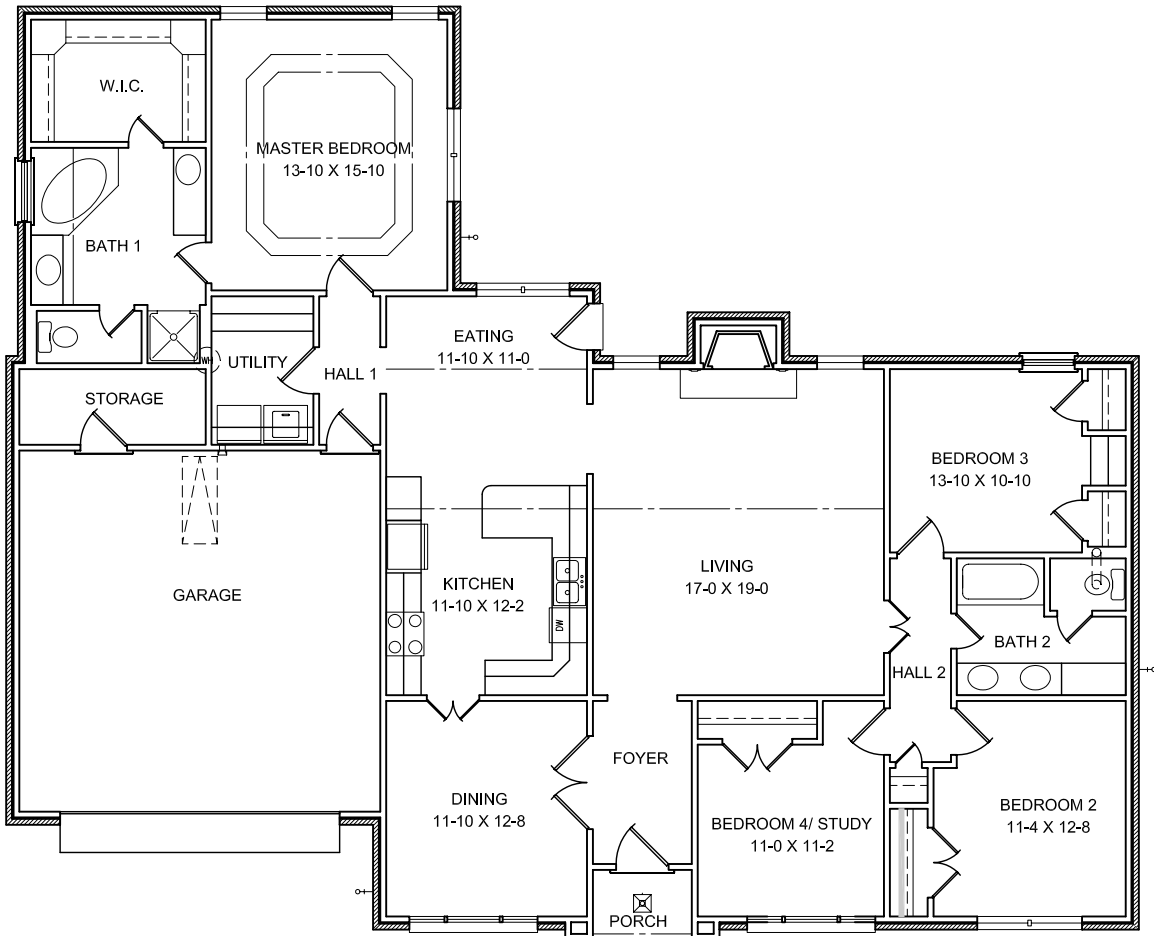

Pontchartrain B

WIDTH: 64'-10"
 DEPTH: 53'-5"

	WITH BRICK
LIVING	2024 SQ. FT.
GARAGE AND STORAGE	512 SQ. FT.
PORCH	26 SQ. FT.
TOTAL UNDER ROOF	2562 SQ. FT.