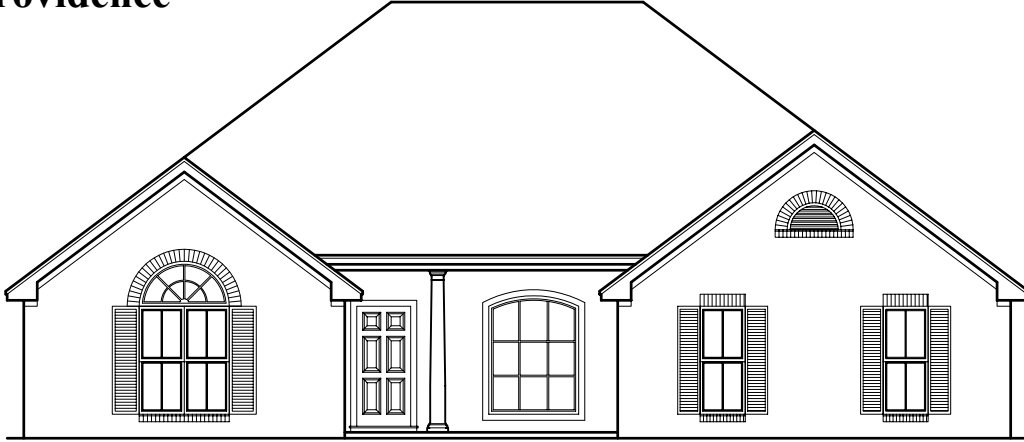

Jackson Providence

WIDTH: 54'-10"
 DEPTH: 55'-10"