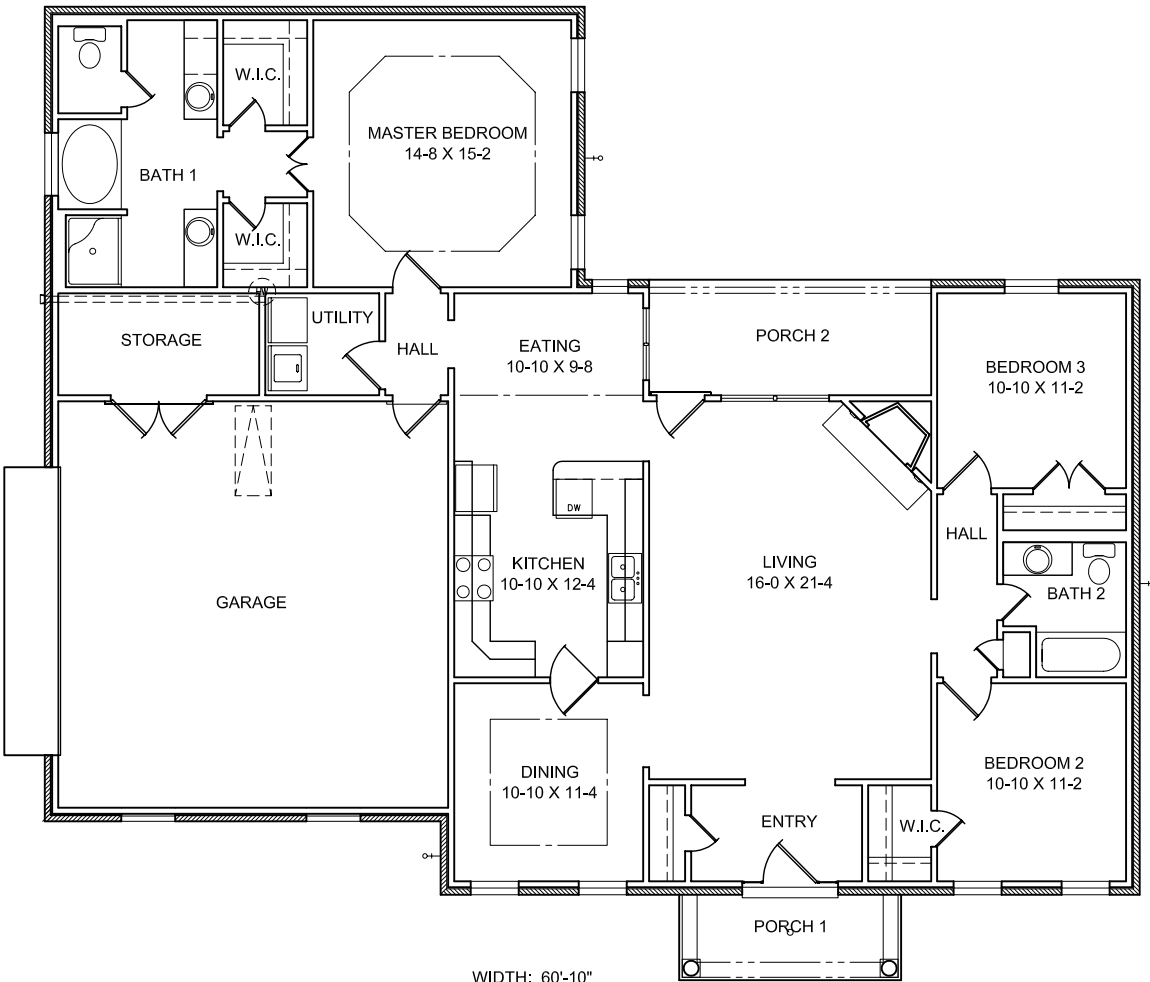

Natchez Providence

WIDTH: 60'-10"
DEPTH: 54'-1"

LIVING	WITH BRICK
GARAGE AND STORAGE	1749 SQ. FT.
PORCH	593 SQ. FT.
TOTAL UNDER ROOF	160 SQ. FT.
	2502 SQ. FT.