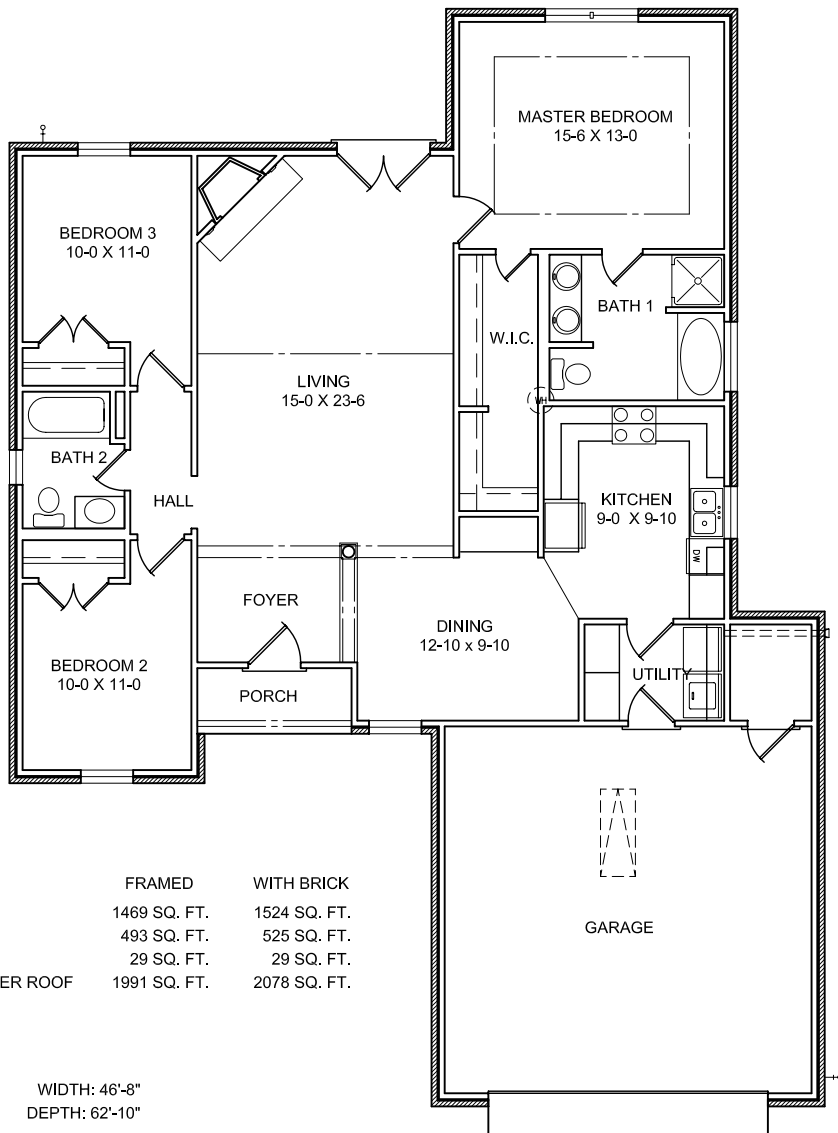

Davenport

	FRAMED	WITH BRICK
LIVING	1469 SQ. FT.	1524 SQ. FT.
GARAGE	493 SQ. FT.	525 SQ. FT.
PORCH	29 SQ. FT.	29 SQ. FT.
TOTAL UNDER ROOF	1991 SQ. FT.	2078 SQ. FT.

WIDTH: 46'-8"
DEPTH: 62'-10"