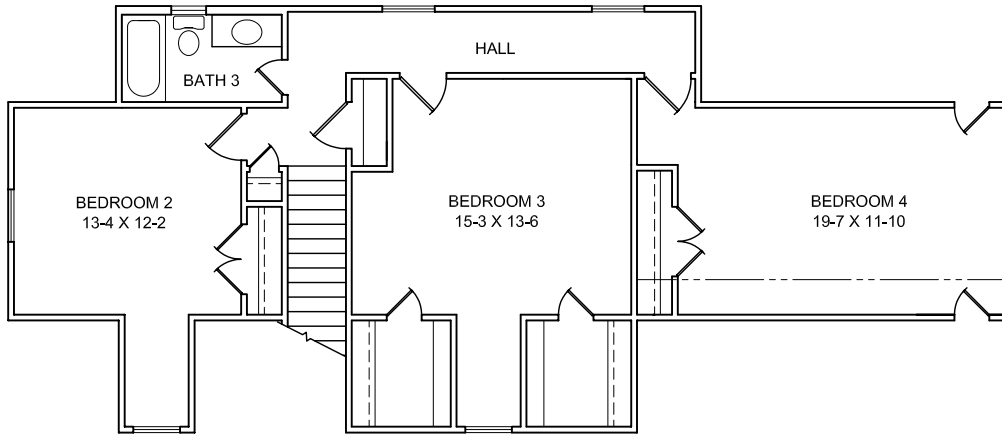

Georgian A

LIVING - LOWER LEVEL	1200 SQUARE FEET
LIVING - UPPER LEVEL	1004 SQUARE FEET
LIVING - TOTAL	2204 SQUARE FEET
GARAGE AND STORAGE	468 SQUARE FEET
PORCH	88 SQUARE FEET
TOTAL UNDER ROOF	2760 SQUARE FEET

WIDTH: 58'-4"
DEPTH: 33'-11"