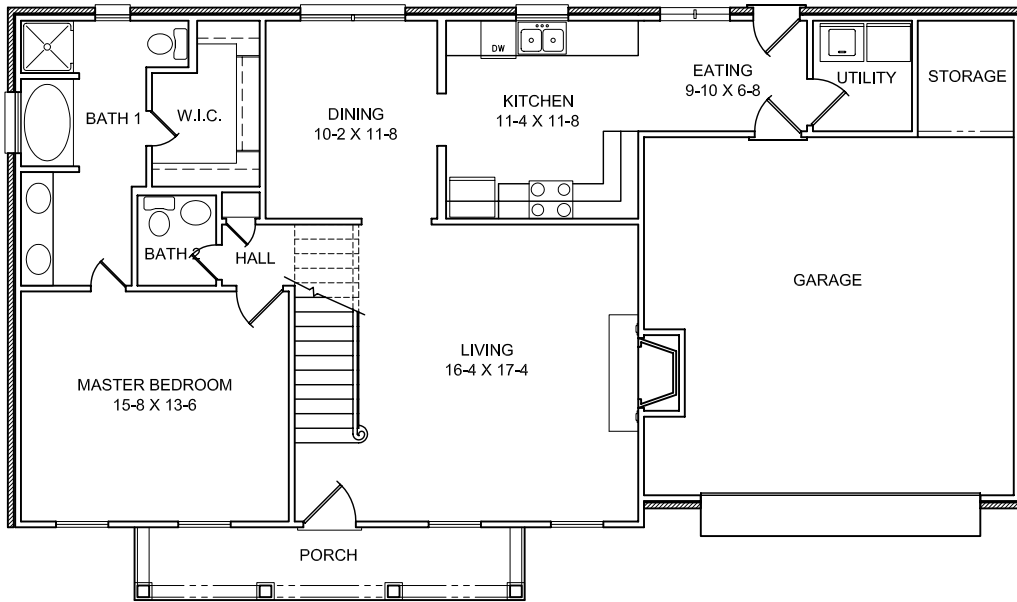

Georgian A

LIVING - LOWER LEVEL	1200 SQUARE FEET
LIVING - UPPER LEVEL	1004 SQUARE FEET
LIVING - TOTAL	2204 SQUARE FEET
GARAGE AND STORAGE	468 SQUARE FEET
PORCH	88 SQUARE FEET
TOTAL UNDER ROOF	2760 SQUARE FEET

WIDTH: 58'-4"
DEPTH: 33'-11"